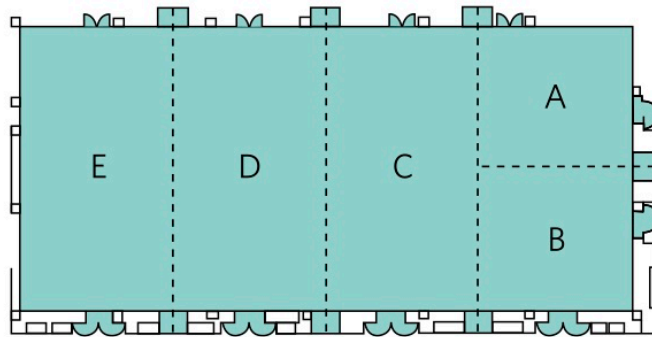

MEETINGS AND FACILITIES GUIDE

THE EMERALD BALLROOM

Room	Size	Sq. Ft.	Ceiling	Theatre	Classroom	Conference	Banquet	Reception	Level
Total	66'x144'	9,504	16'	1,055	600	-	720	1,200	Lobby
Section A	33'x36'	1,188	16'	135	75	28	90	180	Lobby
Section B	33'x36'	1,188	16'	135	75	28	90	180	Lobby
Section C	66'x36'	2,356	16'	265	150	54	180	250	Lobby
Section D	66'x36'	2,356	16'	265	150	54	180	250	Lobby
Section E	66'x36'	2,356	16'	265	150	54	180	250	Lobby
Foyer	-	8,762	-	-	-	-	-	840	Lobby

THE CORAL BALLROOM

Room	Size	Sq. Ft.	Ceiling	Theatre	Classroom	Conference	Banquet	Reception	Level
Total	112'x50'	5,600	14'	600	320	-	440	700	Lobby
Section A	40'x50'	2,000	14'	230	120	40	120	225	Lobby
Section B	24'x50'	1,200	14'	105	65	36	80	150	Lobby
Section C	24'x50'	1,200	14'	105	65	36	80	150	Lobby
Section D	24'x50'	1,200	14'	105	65	36	80	150	Lobby
Foyer	-	8,762	-	-	-	-	-	550	Lobby

COASTAL BALLROOM

Room	Size	Sq. Ft.	Ceiling	Theatre	Classroom	Conference	Banquet	Reception	Level
Total	131'x58'	7,500	16'	840	480	-	600	750	Lobby
Section A	43.2'x58'	2,505	16'	330	180	52	200	300	Lobby
Section B	43.2'x58'	2,505	16'	330	180	52	200	300	Lobby
Section C	43.2'x58'	2,505	16'	330	180	53	200	300	Lobby
Foyer	-	4,800	-	-	-	-	-	600(est)	Lobby

SANDPIPER

Room	Size	Sq. Ft.	Ceiling	Theatre	Classroom	Conference	Banquet	Reception	Level
Total	127'x32'	4,064	9'	300	180	-	210	350	Theatre
Section A	25'x32'	896	9'	50	35	20	40	75	Theatre
Section B	28'x32'	896	9'	50	35	20	40	75	Theatre
Section C	28'x32'	896	9'	50	35	20	40	75	Theatre
Section D	43'x32'	1,376	9'	150	70	34	90	125	Theatre
Foyer	-	1,728	-	-	-	-	-	300	Theatre