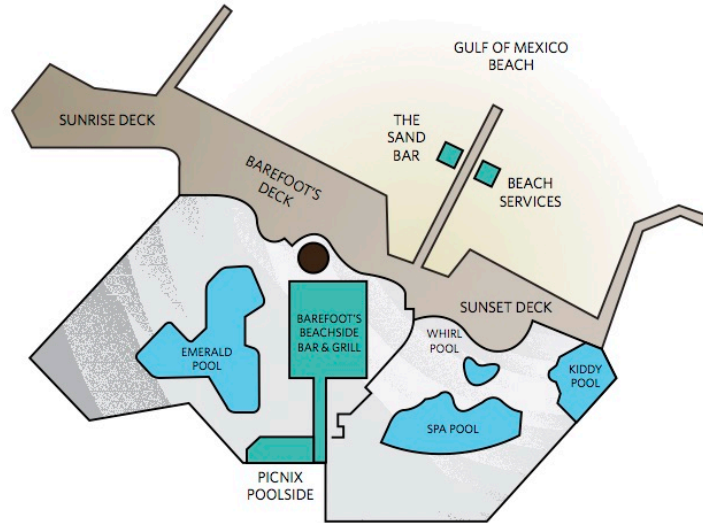

COASTAL BALLROOM

Room	Size	Sq. Ft.	Ceiling	Theatre	Classroom	Conference	Banquet	Reception	Level
Total	131'x58'	7,500	16'	840	480	-	600	750	Lobby
Section A	43.2'x58'	2,505	16'	330	180	52	200	300	Lobby
Section B	43.2'x58'	2,505	16'	330	180	52	200	300	Lobby
Section C	43.2'x58'	2,505	16'	330	180	53	200	300	Lobby
Foyer	-	4,800	-	-	-	-	-	600(est)	Lobby

SANDPIPER

Room	Size	Sq. Ft.	Ceiling	Theatre	Classroom	Conference	Banquet	Reception	Level
Total	127'x32'	4,064	9'	300	180	-	210	350	Theatre
Section A	25'x32'	896	9'	50	35	20	40	75	Theatre
Section B	28'x32'	896	9'	50	35	20	40	75	Theatre
Section C	28'x32'	896	9'	50	35	20	40	75	Theatre
Section D	43'x32'	1,376	9'	150	70	34	90	125	Theatre
Foyer	-	1,728	-	-	-	-	-	300	Theatre

CONFERENCE ROOMS

Room	Size	Sq. Ft.	Ceiling	Theatre	Classroom	Conference	Banquet	Reception	Level
Boardroom	30'x17'	510	9'	-	-	12	-	40	Lobby
Heron	35'x24'	840	9'	70	50	28	60	80	Theatre
Theatre	35'x36'	1,260	10'	106	106	-	-	-	Theatre
Pelican	41'x22'	902	9'	100	56	34	60	80	Theatre

OUTDOOR FACILITIES

Room	Sq. Ft.	Ceiling	Banquet	Reception	Level
Sunset Deck	5,500	-	350	500	Outdoor
Sunrise Deck	4,600	-	240	325	Outdoor
Barefoot's Deck	8,000	-	500	800	Outdoor
Pool Veranda	1,000	-	-	-	Outdoor
Beach	60,000	Sky's the Limit	Any Style	Unlimited Accommodations	