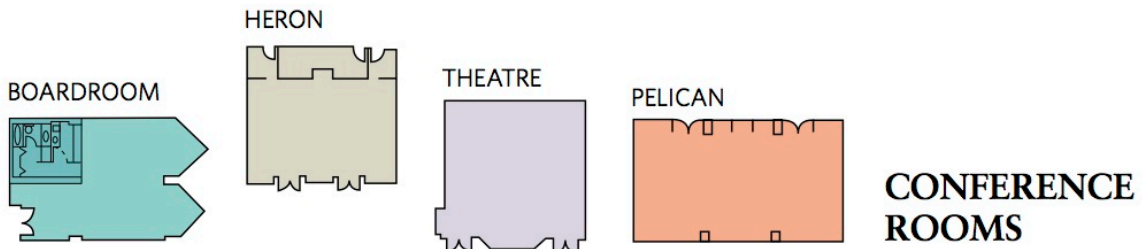

THE CORAL BALLROOM

Room	Size	Sq. Ft.	Ceiling	Theatre	Classroom	Conference	Banquet	Reception	Level
Total	112'x50'	5,600	14'	600	320	-	440	700	Lobby
Section A	40'x50'	2,000	14'	230	120	40	120	225	Lobby
Section B	24'x50'	1,200	14'	105	65	36	80	150	Lobby
Section C	24'x50'	1,200	14'	105	65	36	80	150	Lobby
Section D	24'x50'	1,200	14'	105	65	36	80	150	Lobby
Foyer	-	8,762	-	-	-	-	-	550	Lobby

COASTAL BALLROOM

Room	Size	Sq. Ft.	Ceiling	Theatre	Classroom	Conference	Banquet	Reception	Level
Total	131'x58'	7,500	16'	840	480	-	600	750	Lobby
Section A	43.2'x58'	2,505	16'	330	180	52	200	300	Lobby
Section B	43.2'x58'	2,505	16'	330	180	52	200	300	Lobby
Section C	43.2'x58'	2,505	16'	330	180	53	200	300	Lobby
Foyer	-	4,800	-	-	-	-	-	600(est)	Lobby

SANDPIPER

Room	Size	Sq. Ft.	Ceiling	Theatre	Classroom	Conference	Banquet	Reception	Level
Total	127'x32'	4,064	9'	300	180	-	210	350	Theatre
Section A	25'x32'	896	9'	50	35	20	40	75	Theatre
Section B	28'x32'	896	9'	50	35	20	40	75	Theatre
Section C	28'x32'	896	9'	50	35	20	40	75	Theatre
Section D	43'x32'	1,376	9'	150	70	34	90	125	Theatre
Foyer	-	1,728	-	-	-	-	-	300	Theatre

CONFERENCE ROOMS

Room	Size	Sq. Ft.	Ceiling	Theatre	Classroom	Conference	Banquet	Reception	Level
Boardroom	30'x17'	510	9'	-	-	12	-	40	Lobby
Heron	35'x24'	840	9'	70	50	28	60	80	Theatre
Theatre	35'x36'	1,260	10'	106	106	-	-	-	Theatre
Pelican	41'x22'	902	9'	100	56	34	60	80	Theatre