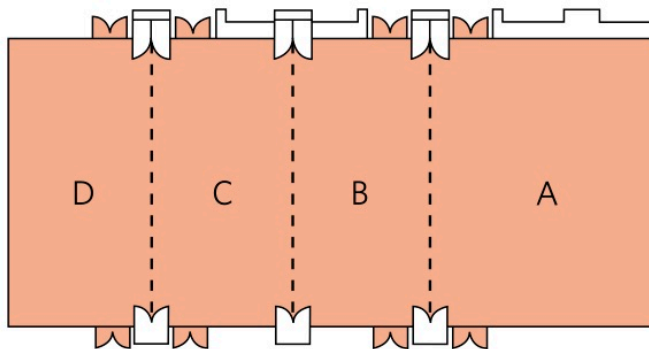

MEETINGS AND FACILITIES GUIDE

THE EMERALD BALLROOM

Room	Size	Sq. Ft.	Ceiling	Theatre	Classroom	Conference	Banquet	Reception	Level
Total	66'x144'	9,504	16'	1,055	600	-	720	1,200	Lobby
Section A	33'x36'	1,188	16'	135	75	28	90	180	Lobby
Section B	33'x36'	1,188	16'	135	75	28	90	180	Lobby
Section C	66'x36'	2,356	16'	265	150	54	180	250	Lobby
Section D	66'x36'	2,356	16'	265	150	54	180	250	Lobby
Section E	66'x36'	2,356	16'	265	150	54	180	250	Lobby
Foyer	-	8,762	-	-	-	-	-	840	Lobby

THE CORAL BALLROOM

Room	Size	Sq. Ft.	Ceiling	Theatre	Classroom	Conference	Banquet	Reception	Level
Total	112'x50'	5,600	14'	600	320	-	440	700	Lobby
Section A	40'x50'	2,000	14'	230	120	40	120	225	Lobby
Section B	24'x50'	1,200	14'	105	65	36	80	150	Lobby
Section C	24'x50'	1,200	14'	105	65	36	80	150	Lobby
Section D	24'x50'	1,200	14'	105	65	36	80	150	Lobby
Foyer	-	8,762	-	-	-	-	-	550	Lobby

COASTAL BALLROOM

Room	Size	Sq. Ft.	Ceiling	Theatre	Classroom	Conference	Banquet	Reception	Level
Total	131'x58'	7,500	16'	840	480	-	600	750	Lobby
Section A	43.2'x58'	2,505	16'	330	180	52	200	300	Lobby
Section B	43.2'x58'	2,505	16'	330	180	52	200	300	Lobby
Section C	43.2'x58'	2,505	16'	330	180	53	200	300	Lobby
Foyer	-	4,800	-	-	-	-	-	600(est)	Lobby

SANDPIPER

Room	Size	Sq. Ft.	Ceiling	Theatre	Classroom	Conference	Banquet	Reception	Level
Total	127'x32'	4,064	9'	300	180	-	210	350	Theatre
Section A	25'x32'	896	9'	50	35	20	40	75	Theatre
Section B	28'x32'	896	9'	50	35	20	40	75	Theatre
Section C	28'x32'	896	9'	50	35	20	40	75	Theatre
Section D	43'x32'	1,376	9'	150	70	34	90	125	Theatre
Foyer	-	1,728	-	-	-	-	-	300	Theatre