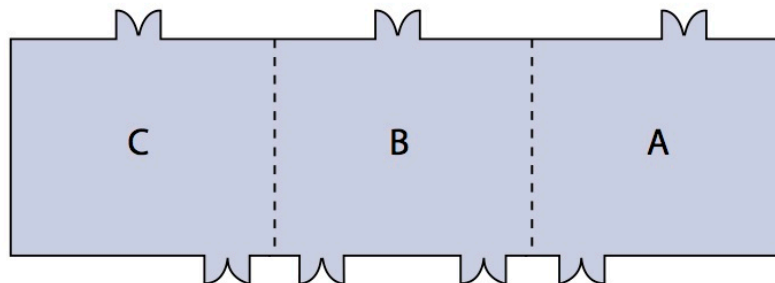

MEETINGS AND FACILITIES GUIDE

THE EMERALD BALLROOM

Room	Size	Sq. Ft.	Ceiling	Theatre	Classroom	Conference	Banquet	Reception	Level
Total	66'x144'	9,504	16'	1,055	600	-	720	1,200	Lobby
Section A	33'x36'	1,188	16'	135	75	28	90	180	Lobby
Section B	33'x36'	1,188	16'	135	75	28	90	180	Lobby
Section C	66'x36'	2,356	16'	265	150	54	180	250	Lobby
Section D	66'x36'	2,356	16'	265	150	54	180	250	Lobby
Section E	66'x36'	2,356	16'	265	150	54	180	250	Lobby
Foyer	-	8,762	-	-	-	-	-	840	Lobby

THE CORAL BALLROOM

Room	Size	Sq. Ft.	Ceiling	Theatre	Classroom	Conference	Banquet	Reception	Level
Total	112'x50'	5,600	14'	600	320	-	440	700	Lobby
Section A	40'x50'	2,000	14'	230	120	40	120	225	Lobby
Section B	24'x50'	1,200	14'	105	65	36	80	150	Lobby
Section C	24'x50'	1,200	14'	105	65	36	80	150	Lobby
Section D	24'x50'	1,200	14'	105	65	36	80	150	Lobby
Foyer	-	8,762	-	-	-	-	-	550	Lobby

COASTAL BALLROOM

Room	Size	Sq. Ft.	Ceiling	Theatre	Classroom	Conference	Banquet	Reception	Level
Total	131'x58'	7,500	16'	840	480	-	600	750	Lobby
Section A	43.2'x58'	2,505	16'	330	180	52	200	300	Lobby
Section B	43.2'x58'	2,505	16'	330	180	52	200	300	Lobby
Section C	43.2'x58'	2,505	16'	330	180	53	200	300	Lobby
Foyer	-	4,800	-	-	-	-	-	600(est)	Lobby

SANDPIPER

Room	Size	Sq. Ft.	Ceiling	Theatre	Classroom	Conference	Banquet	Reception	Level
Total	127'x32'	4,064	9'	300	180	-	210	350	Theatre
Section A	25'x32'	896	9'	50	35	20	40	75	Theatre
Section B	28'x32'	896	9'	50	35	20	40	75	Theatre
Section C	28'x32'	896	9'	50	35	20	40	75	Theatre
Section D	43'x32'	1,376	9'	150	70	34	90	125	Theatre
Foyer	-	1,728	-	-	-	-	-	300	Theatre